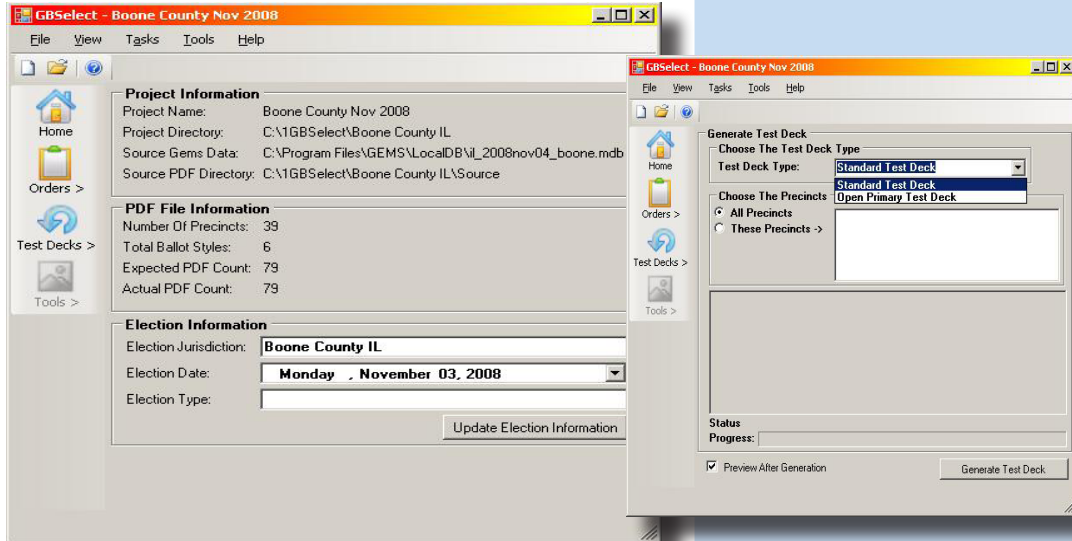

GBSelect

The premier ballot management system

- Hassle-free preparation of print-ready ballot files including automated ballot quantity orders
- User-friendly method for creating pre-marked test decks for use in any election type
- Includes BallotSelect: Generate portable application to print ballots on-demand in any office setting
- Specially designed compatibility with GEMS®